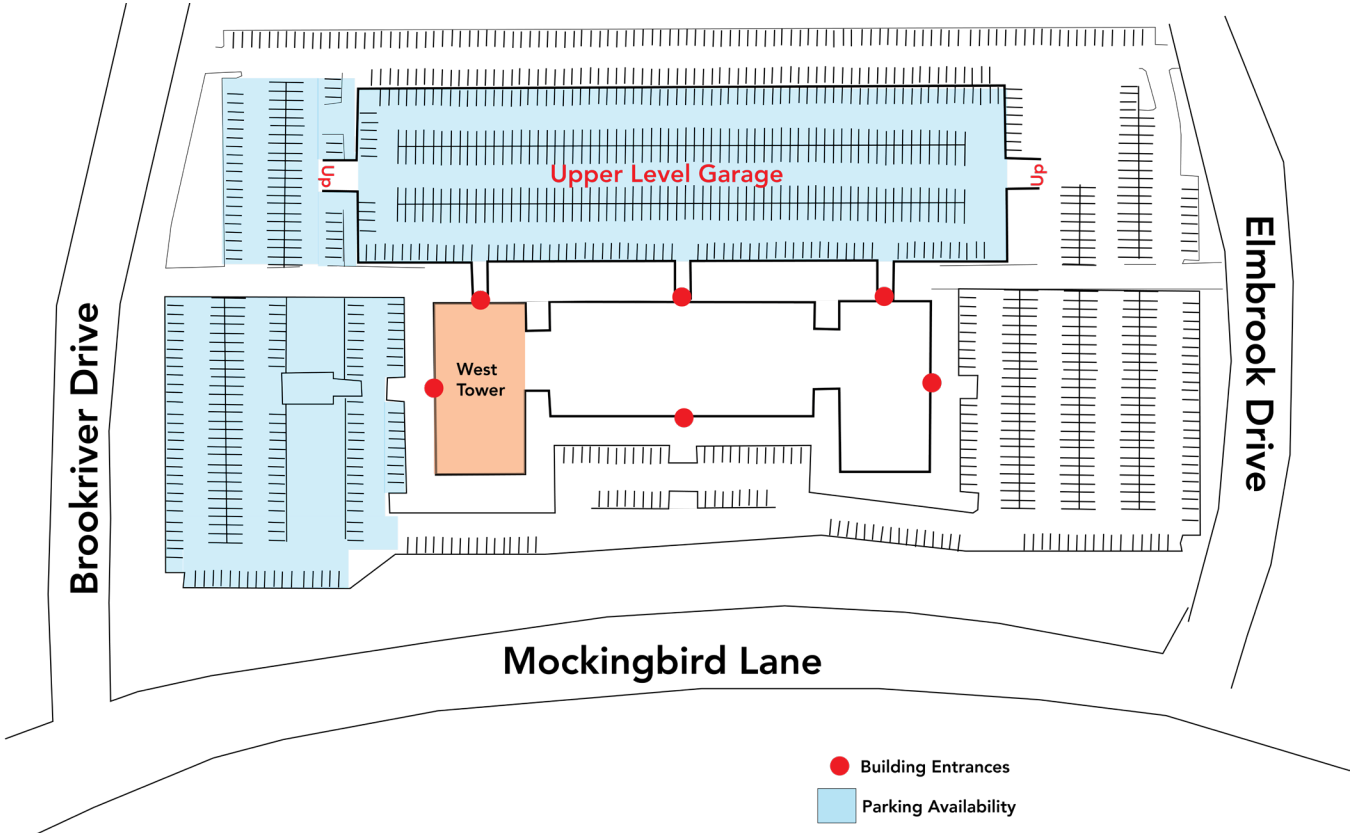

Parking Directions

Corporate Office
1341 W Mockingbird LN
Suite 1100W
Dallas, TX 75247

Driving Options:

I-35E: Exit to Empire Central, turn right onto Empire Central, turn right onto Brookriver Drive, continue for half a mile to 1341 W Mockingbird LN on the left.

East Mockingbird Lane: Continue straight on Mockingbird Lane, turn right onto Elmbrook Drive, continue for a quarter mile to 1341 W Mockingbird LN on the left. Please park in the surface lot on the west side of building.

HWY 114: Merge to HWY 183, continue straight to exit towards Mockingbird LN, Dallas Love Field Airport, turn left onto Mockingbird LN, continue straight for one mile, turn left onto Brookriver Drive, continue straight for a quarter mile to 1341 W Mockingbird LN on the right.